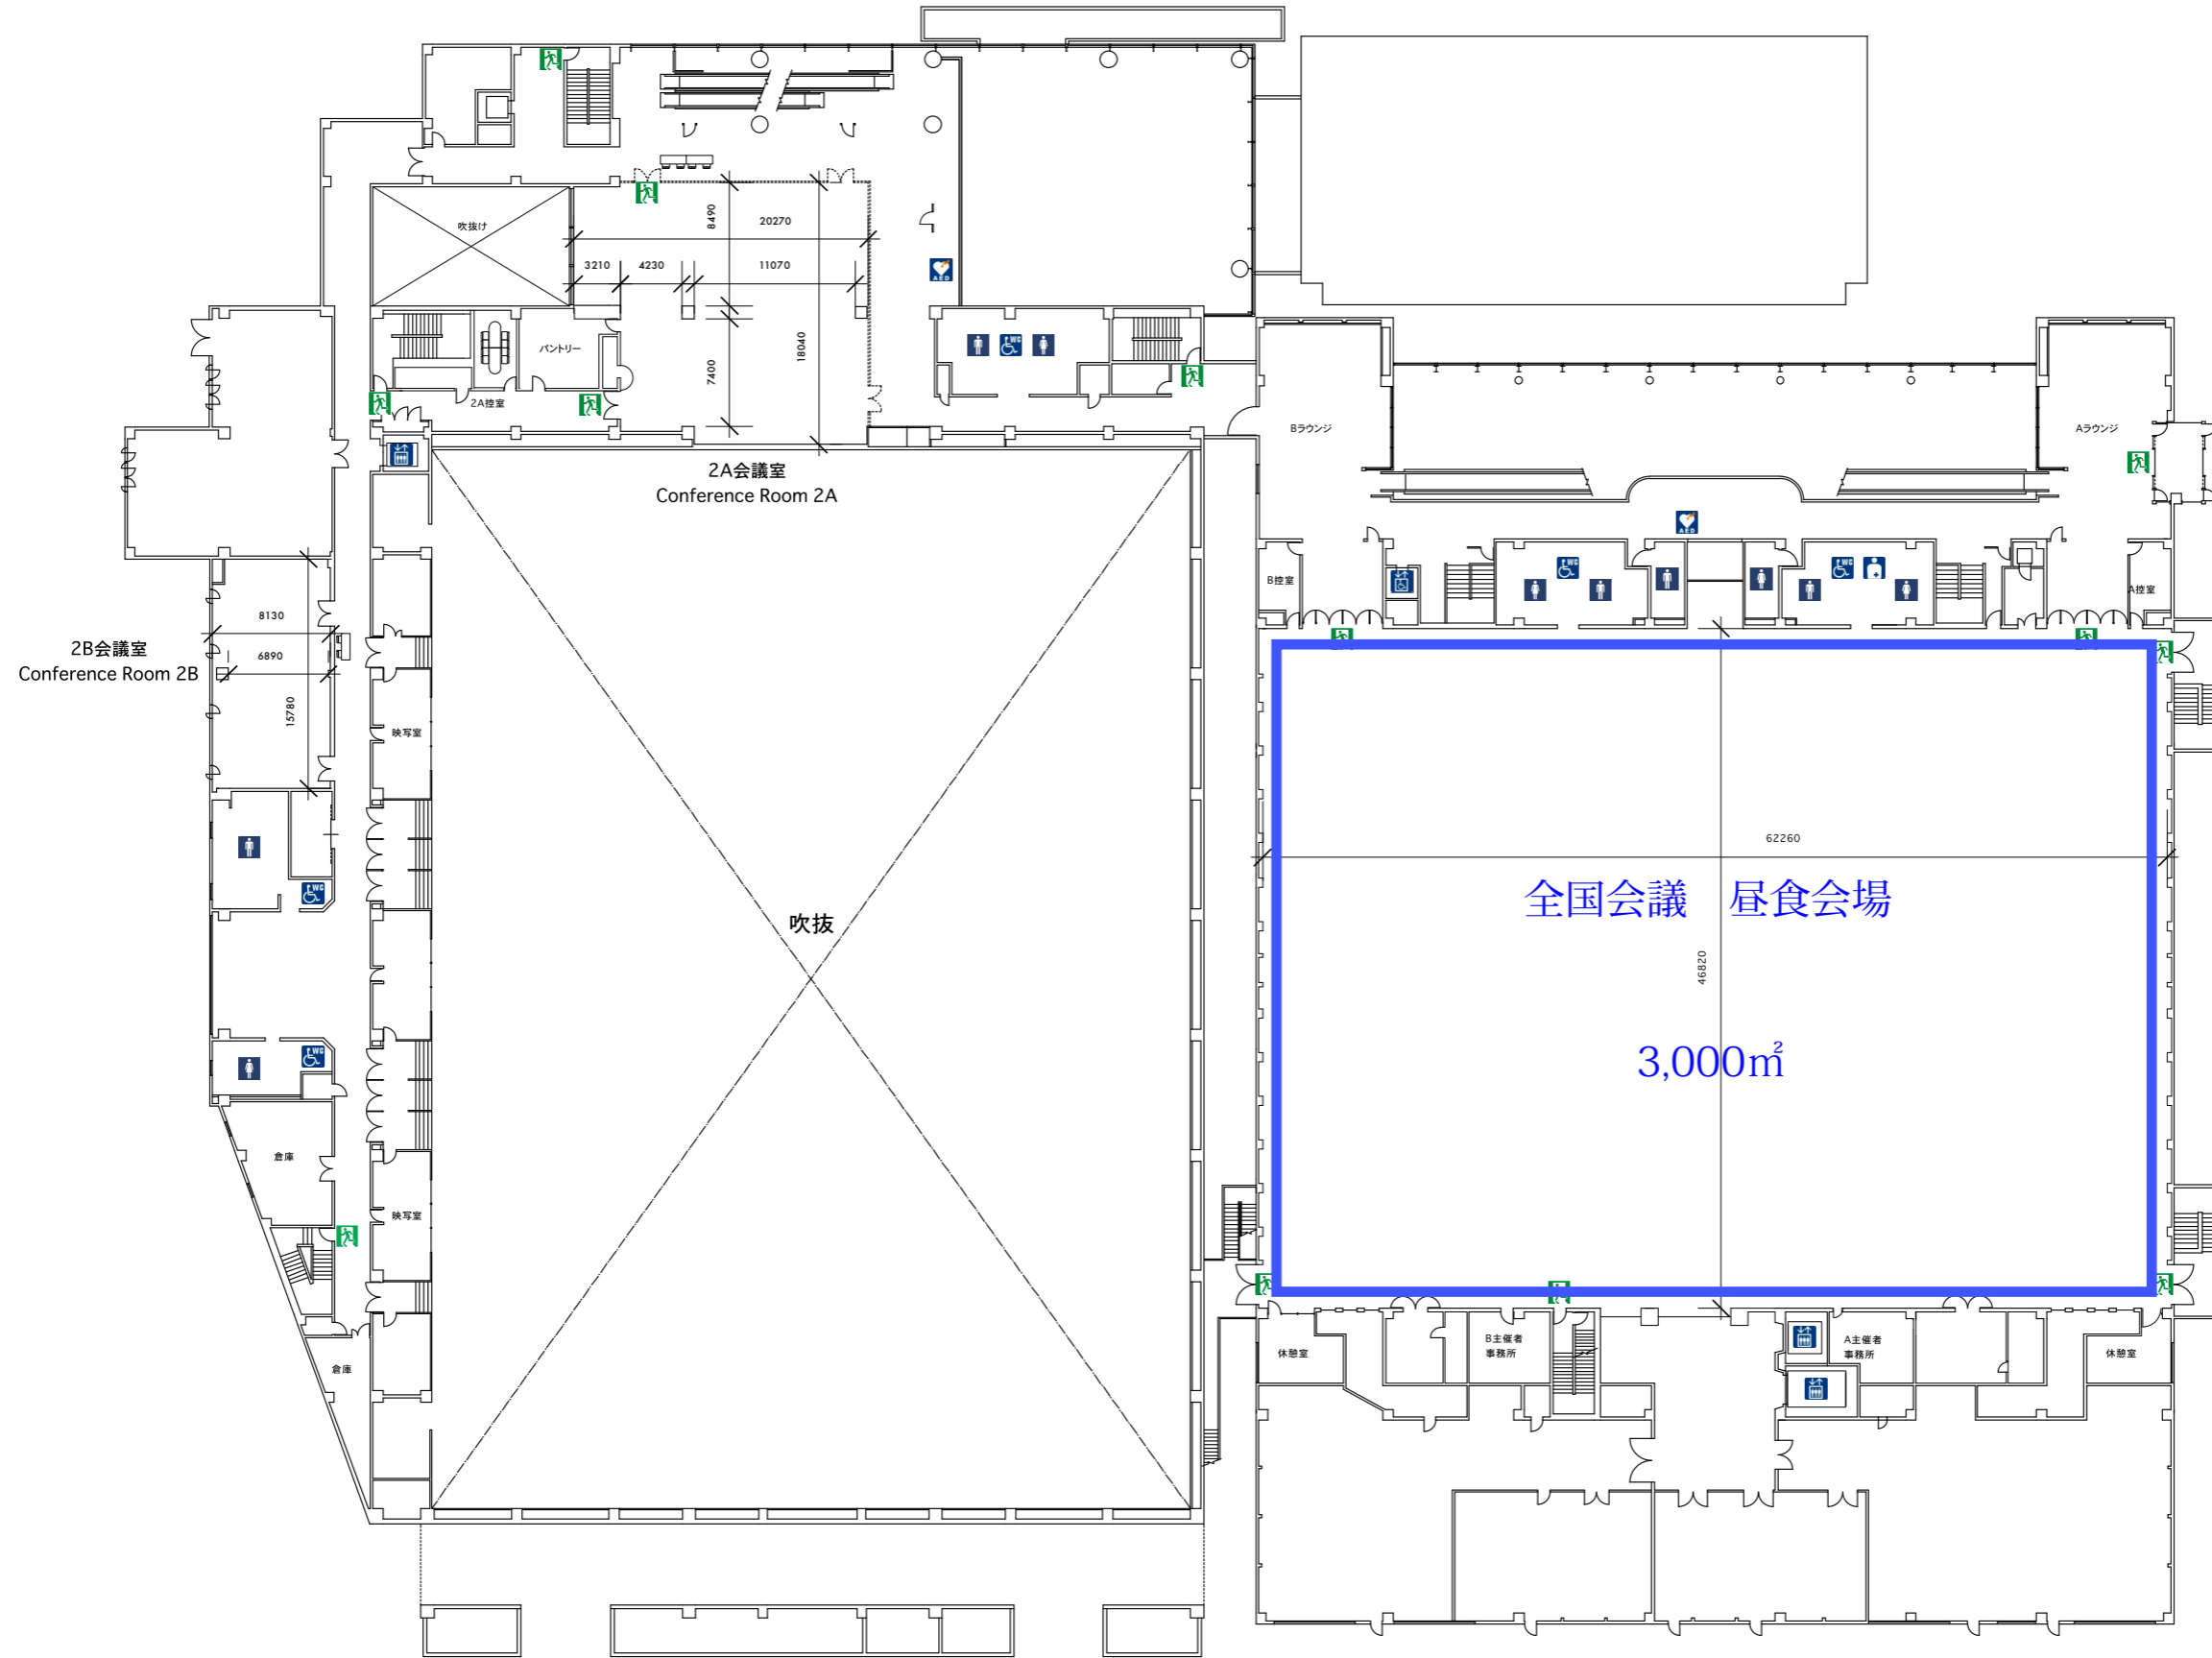

神戸国際展示場1階

Kobe International Exhibition Hall 1F

A3 1/400

3号館1階
Hall No.3 Building, 1F

上図の3号館と下図の1, 2号館は、縮尺比率が異なります。

神戸国際展示場1階

Kobe International Exhibition Hall 1F

A3 1/500

2号館1階
Hall No.2 Building, 1F

1号館1階
Hall No.1 Building, 1F

神戸国際展示場2階

Kobe International Exhibition Hall 2F

A3 1/500

2号館2階
Hall No.2 Building, 2F

1号館2階
Hall No.1 Building, 2F

神戸国際展示場3階