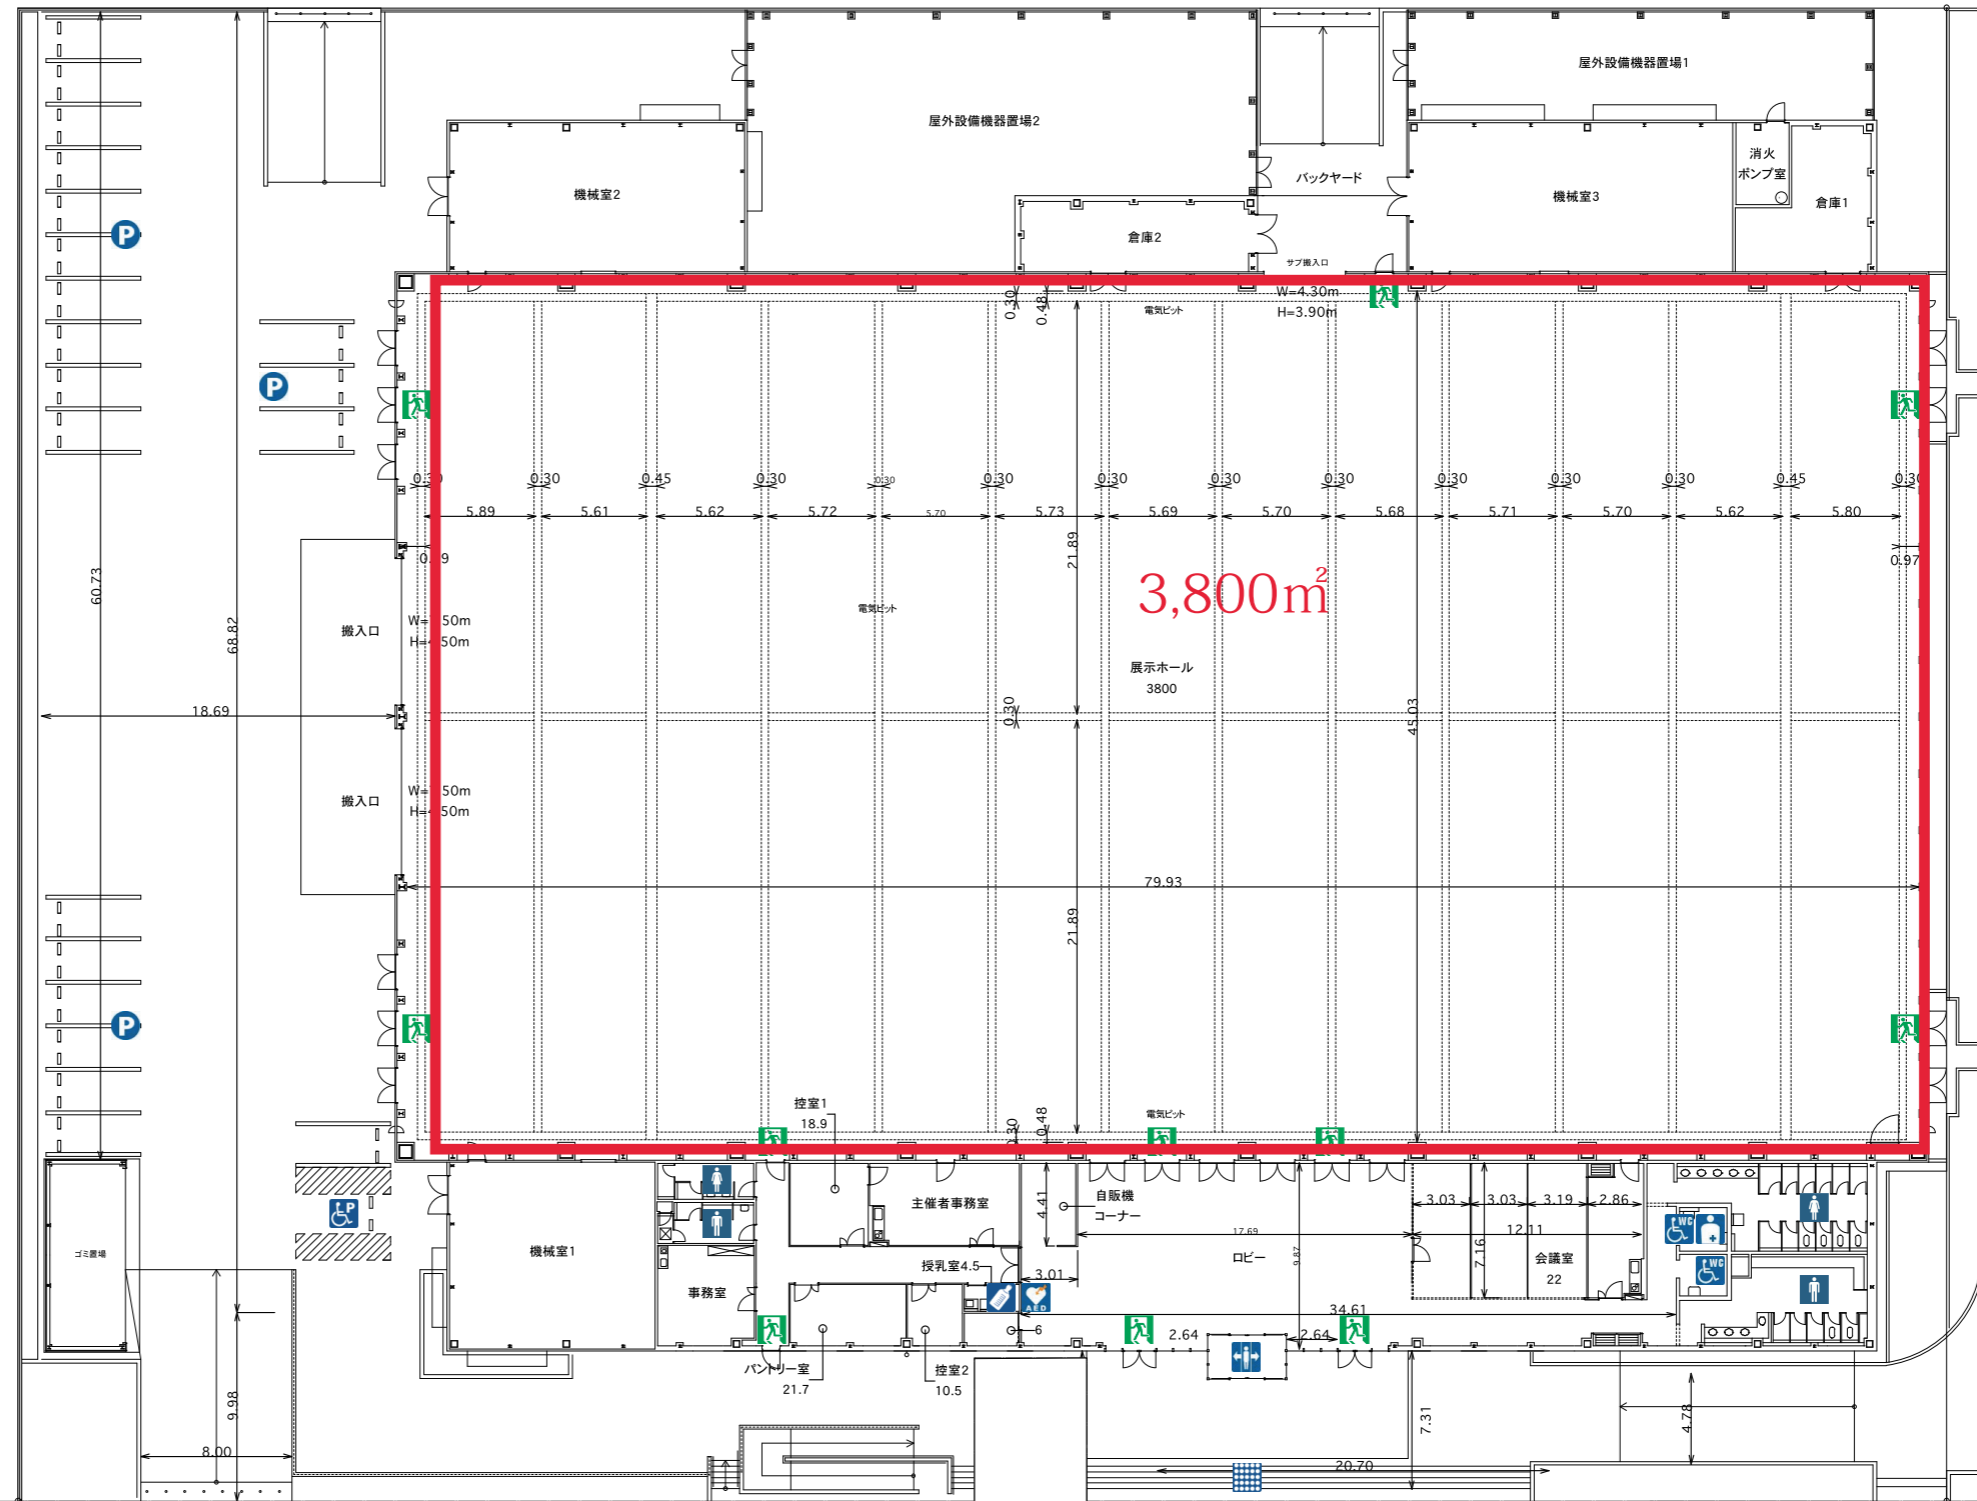

神戸国際展示場1階

Kobe International Exhibition Hall 1F

A3 1/400

3号館1階
Hall No.3 Building, 1F

上図の3号館と下図の1, 2号館は、縮尺比率が異なります。

神戸国際展示場1階

Kobe International Exhibition Hall 1F

A3 1/500

2号館1階
Hall No.2 Building, 1F

1号館1階
Hall No.1 Building, 1F

神戸国際展示場2階

Kobe International Exhibition Hall 2F

A3 1/500

2号館2階
Hall No.2 Building, 2F

1号館2階
Hall No.1 Building, 2F

神戸国際展示場3階