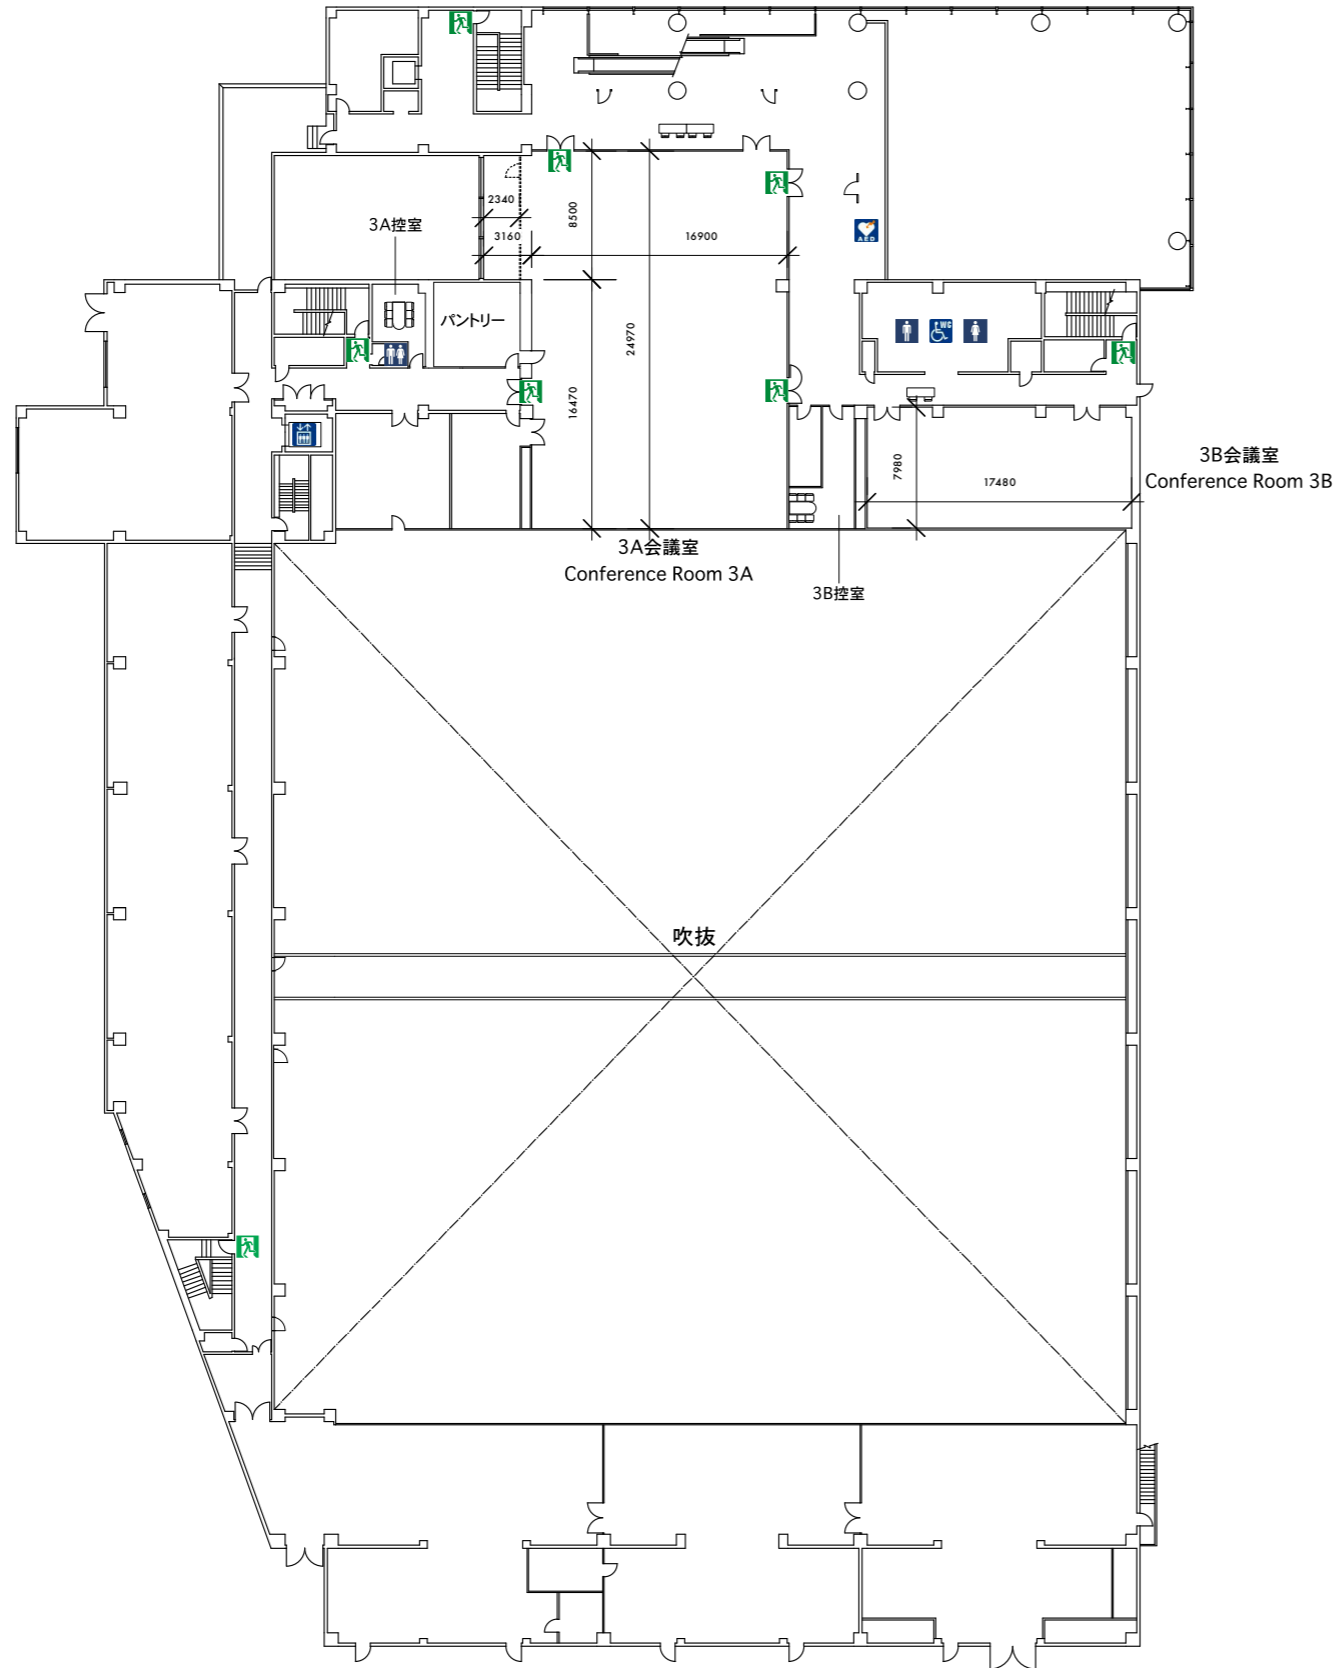

神戸国際展示場3階

Kobe International Exhibition Hall 3F

A3 1/500

2号館3階

Hall No.2 Building, 3F